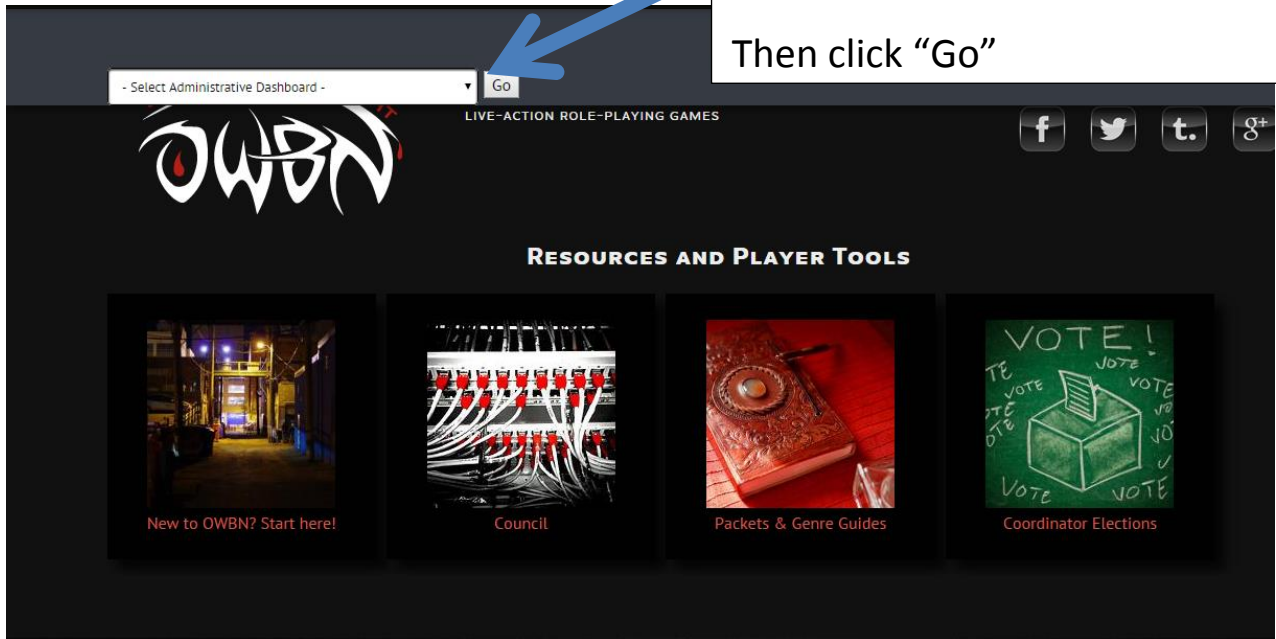

## How to Vote

Use "Staff Login" to Login.

Click here and choose your Chronicle.

Then click "Go"

Click on Council Votes

VOTE!