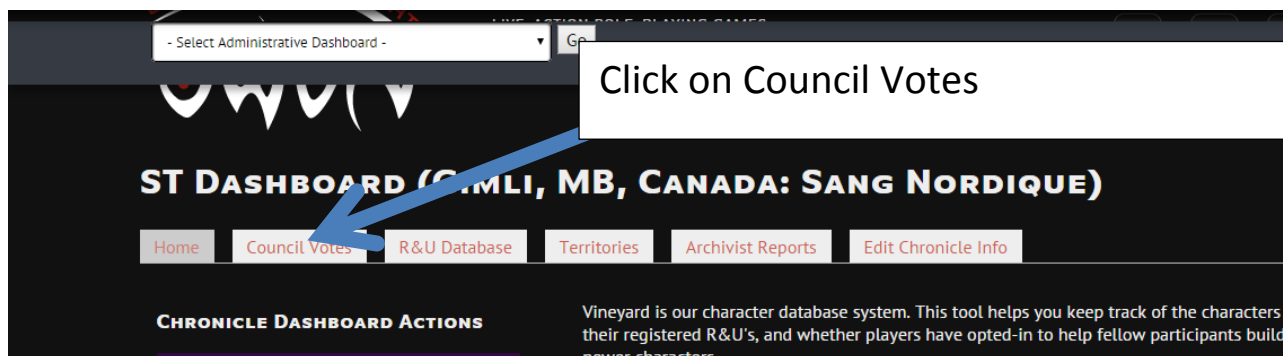

## How to Vote

Use "Staff Login" to Login.

Click here and choose your Chronicle.

Then click "Go"

Click on Council Votes

VOTE!